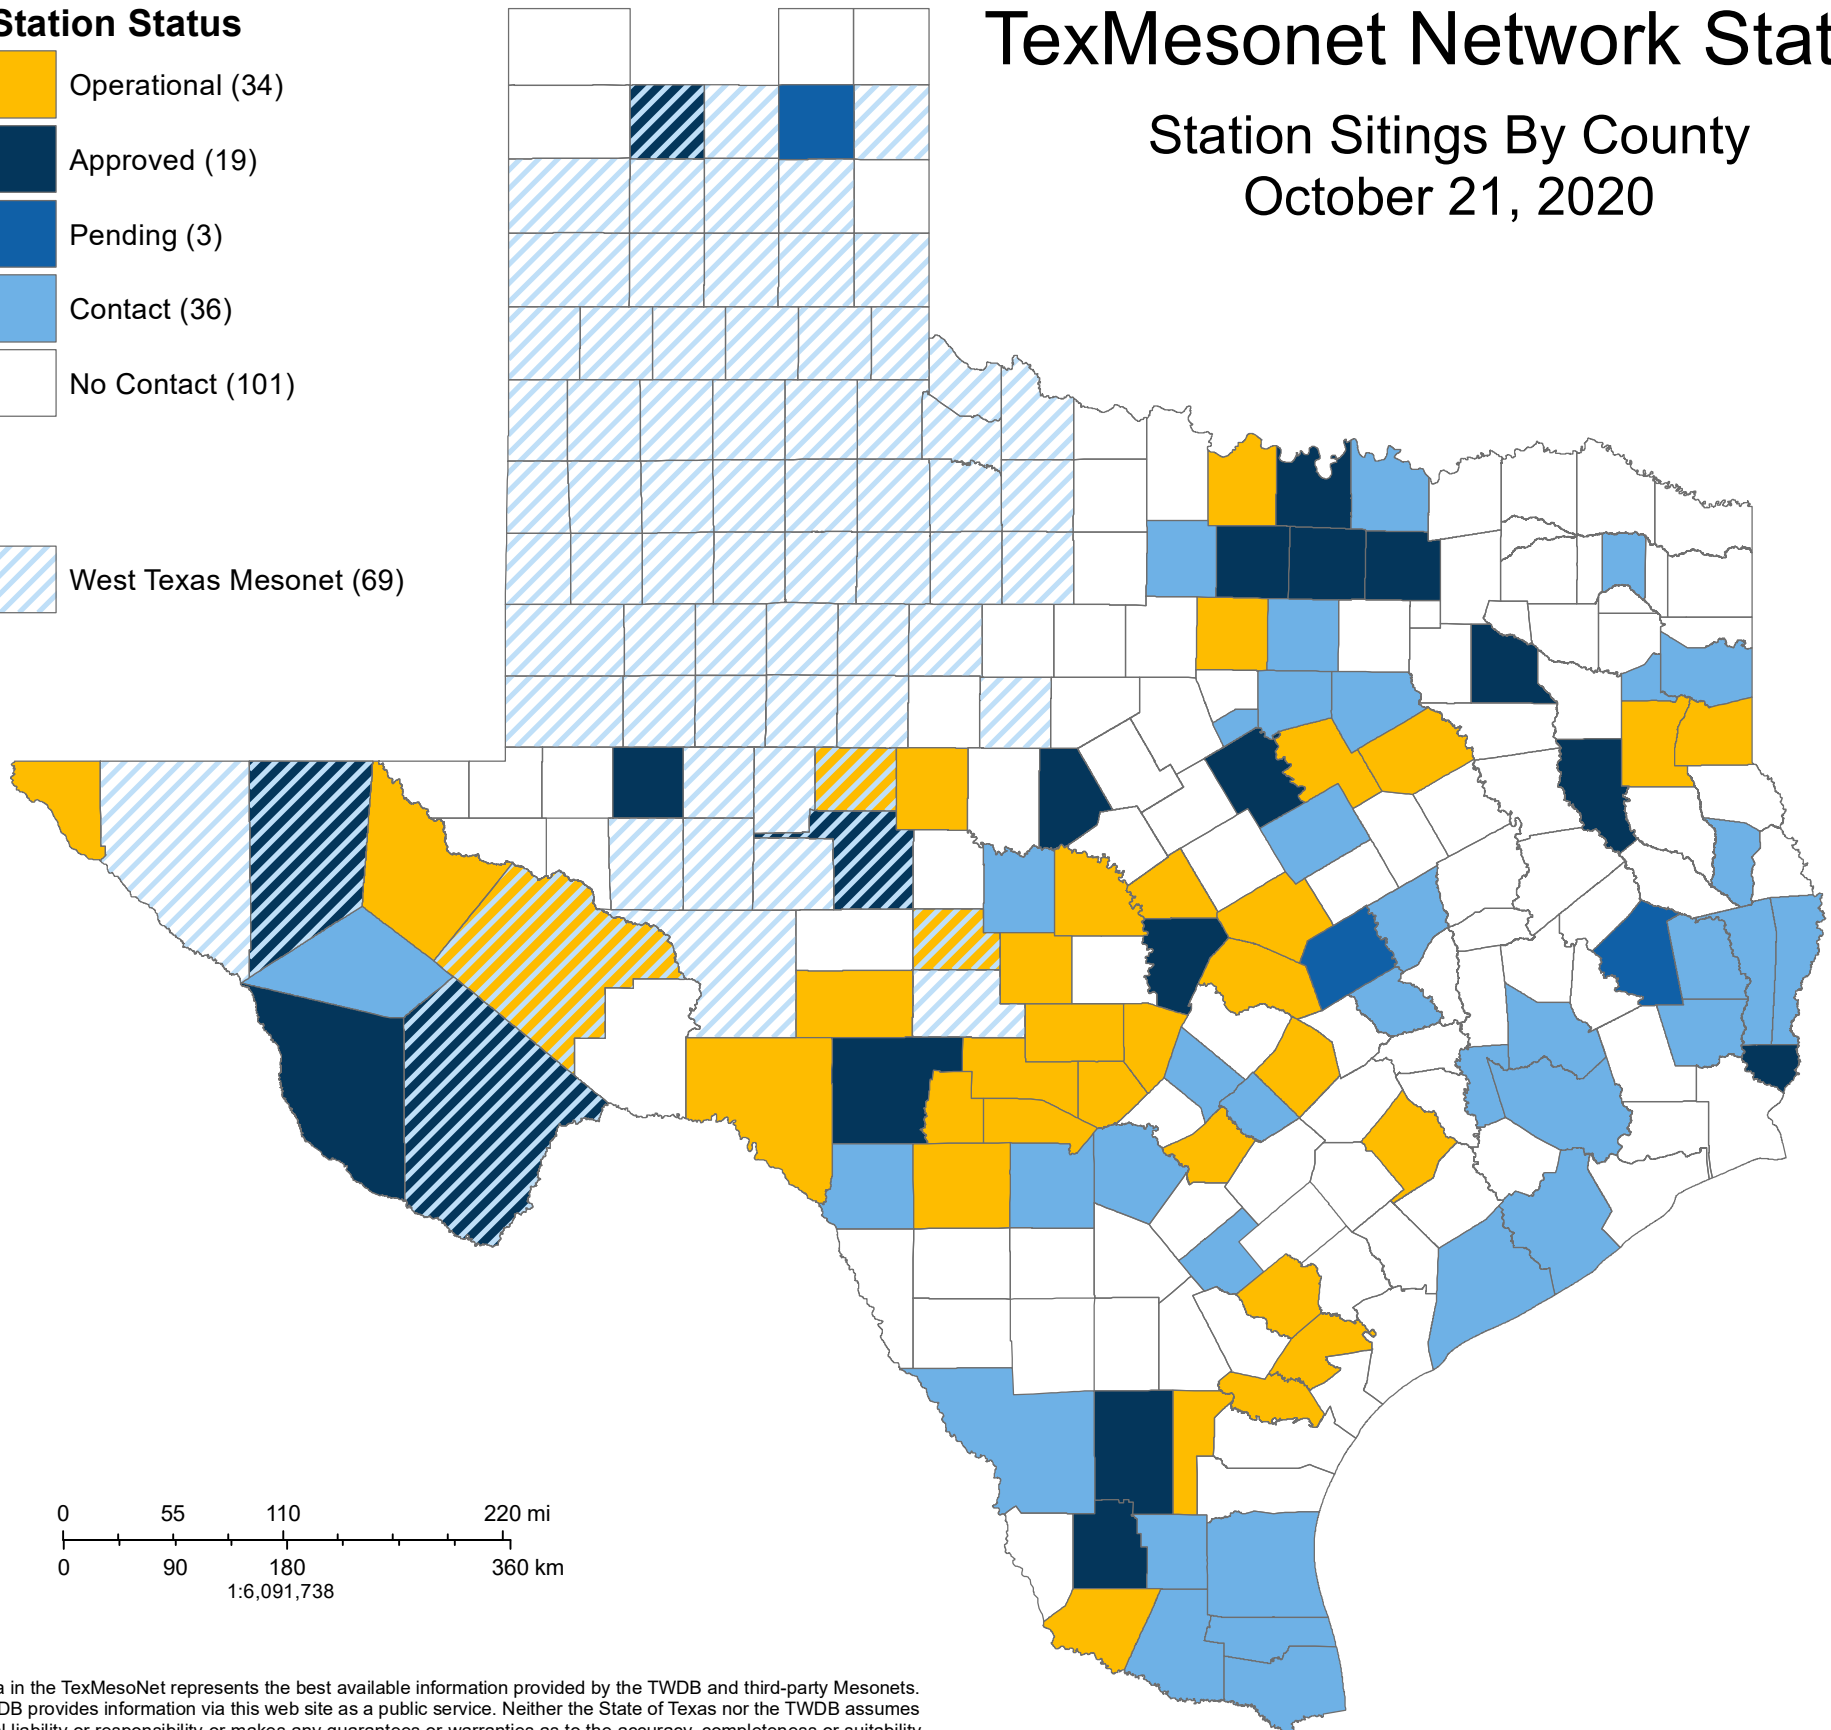

TexMesonet Network Status

Station Sitings By County
October 21, 2020

Station Status

The data in the TexMesoNet represents the best available information provided by the TWDB and third-party Mesonets. The TWDB provides information via this web site as a public service. Neither the State of Texas nor the TWDB assumes any legal liability or responsibility or makes any guarantees or warranties as to the accuracy, completeness or suitability of the information for any particular purpose. The TexMesonet attempts to provide the data in as near to real time as possible. However, there is no express or implied guarantee that the information will be timely. The TexMesonet systematically revises or removes data discovered to be incorrect and therefore provides the data "as is" and "as available". If you find inaccurate information or have questions, please contact TexMesonet@twdb.texas.gov